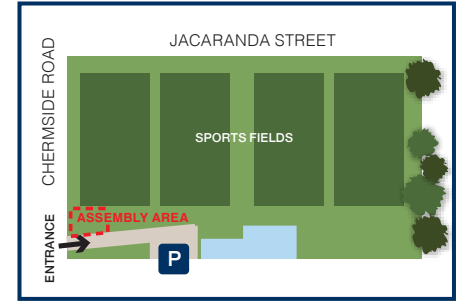

**IPSWICH JUNIOR
GRAMMAR SCHOOL**
&
IPSWICH GIRLS' GRAMMAR SCHOOL

- Parking
- Disabled Parking
- Ambulance Parking
- Toilets
- Fire Booster Pump
- Emergency Assembly Areas
- Health Centre
- Pedestrian Crossing

- A Administration/Main Reception ★
- B Brockwell Gill Foundation Centre
- C Cribb House Boarding
- D Dining Room, Tuckshop
- E Staff Rooms
- F Centre for Young Women's Health and Wellbeing
- G Accounting & Languages
- H Mervyn S. Patterson Assembly Hall
- I Graphics Studio
- J Mavis Parkinson Junior School Centre
  Angela Geertsma Junior Library
  Junior Grammar Reception ★
  Junior School Breezeway
  Bright Sparks Workshop (basement level)
- K Thalia Kennedy Art Studios and the Incubator for Young Innovators and Entrepreneurs
- L Outside School Hours Care
- M Classrooms (Middle School Precinct)
- N Health Centre (basement level) and Junior Grammar Intervention & Extension
- O Swimming Pool
- P Peter Phillips Senior School Complex
  Katherine C. Carter Theatre (KCC)
  Phoenix Room (Level 3)
  Senior School Breezeway
- R Eleanor Greenham Resource Centre
  IGGS Library
- S Marian Walker Sports Complex (Gymnasium)
  John Hancock Centre (Lower Level)
- T Visual & Performing Arts including Dance Studios and Tuition Rooms
- U Early Education Centre
- V Old Girls Courtyard
- W Walker Building
  Hospitality, Home Economics and HPE classrooms
- Y Uniform Shop and Cottage Shop

Please sign in at reception when arriving and adhere to the signed speed limit 10 at all times.

Phone 07 3454 4547
www.juniogrammar.com.au